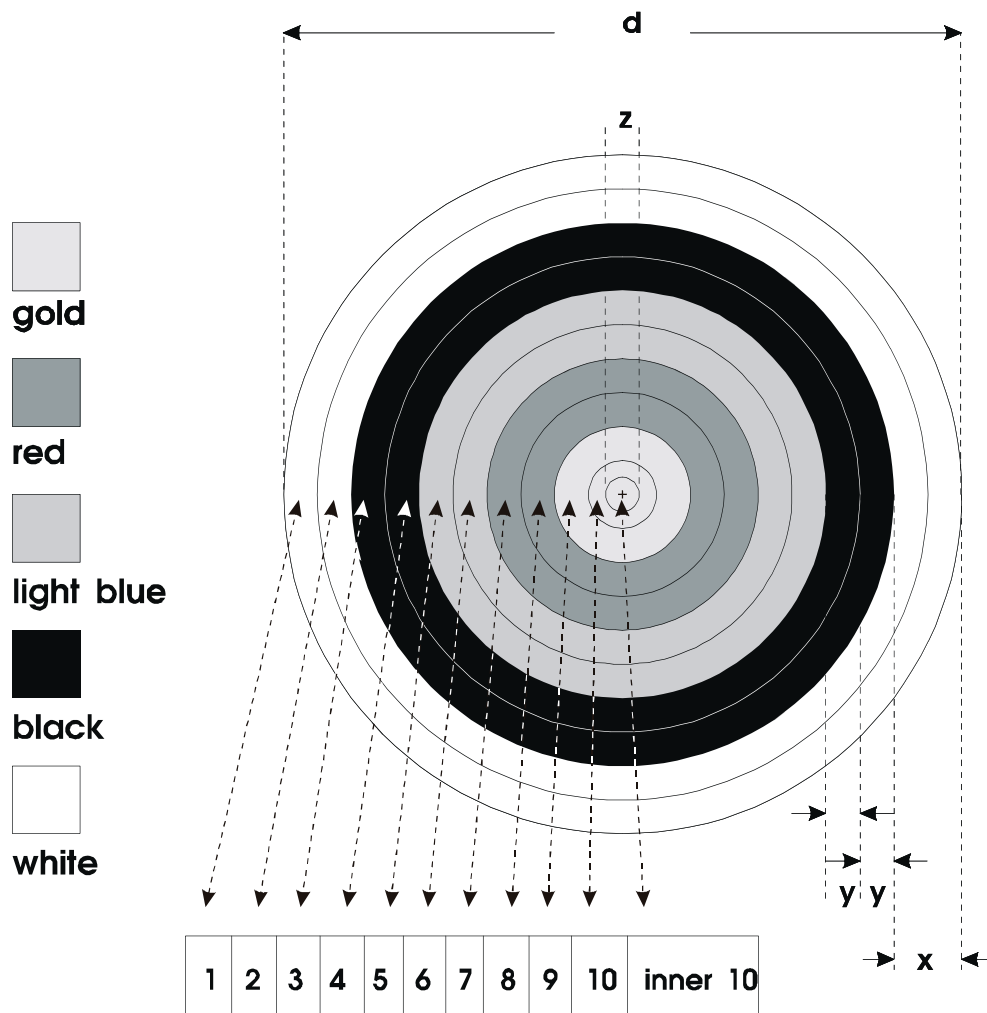

BOOK 2

FITA CONSTITUTION AND RULES

2. OUTDOOR TARGET FACE

d	x	y	z
diameter of face	color zone	scoring zone	diameter of inner 10
122 cm	12.2 cm	6.1 cm	6.1 cm
80 cm	8 cm	4 cm	4 cm